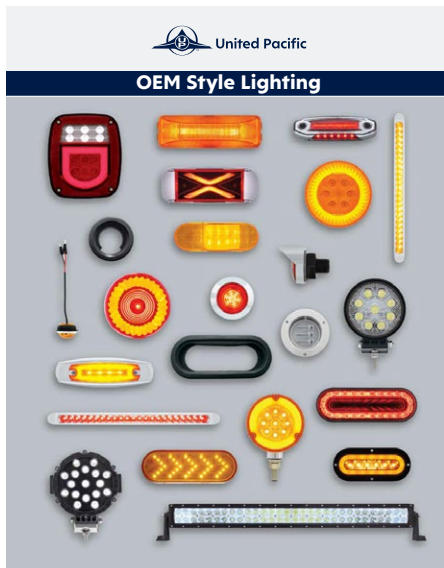

OEM Lighting Catalog - 3rd Edition

- Our best collection of OEM replacement lighting parts and accessories
- Also available as digital download on our website's Catalogs & Flyers section

UCOEM3 OEM Lighting Catalog - 3rd Edition 1 Pc. / Each