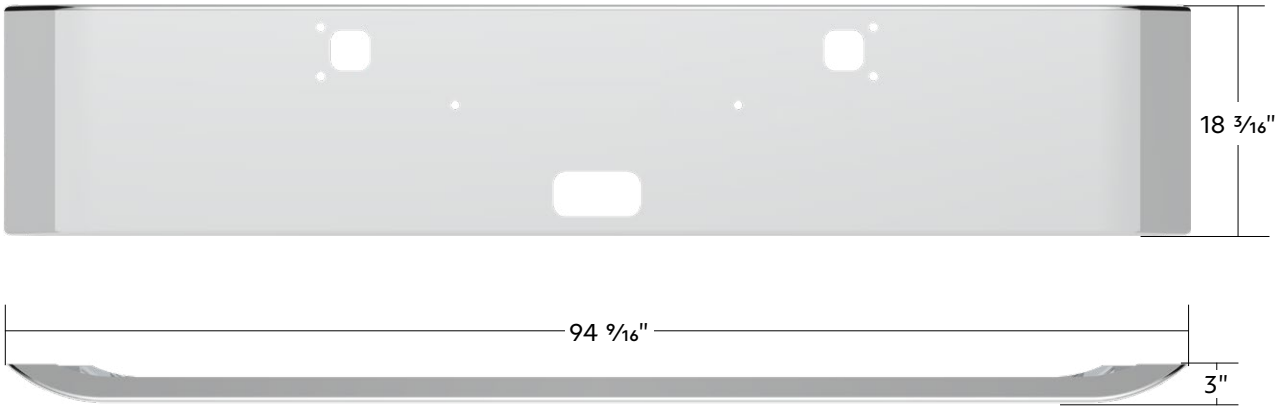

SS Clad Aluminum Bumper - Curved Ends

Kenworth W900

- Highly polished stainless steel front surface
- Aluminum bonded backing to a combined heavy duty 10 gauge composite material
- Super light weight compared to traditional bumpers
- Features precision punched frame mounting holes
- Pallet freight only/Oversize item
- Mounting bolts not included
- Does not qualify for free freight, see [policy page](#) for more information

20841 SS Clad Aluminum Bumper 1 Pc. / Each