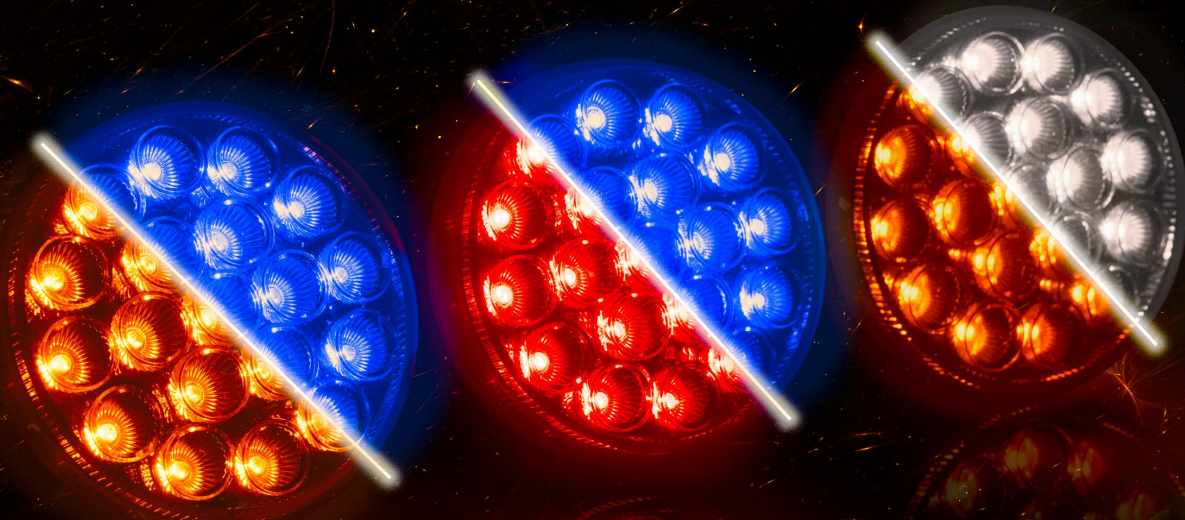

Double Fury

VISIT UPAUTO.COM/DOUBLE-FURY

Available in 9 styles and between 3 to 9 color combinations

COLOR CHANGING*

Available in 9 styles and multiple color combinations, these vibrant stop/turn/tail, clearance/marker, and cab lights will add function and flair to any rig.

While driving the light's primary color will brightly announce the truck's presence with United Pacific's signature crisp LEDs, with the secondary light providing an energetic pop of color when trucks are off road or at shows.

4" Round
Stop/Turn/Tail Lights

A whopping 19 LEDs ensure drivers will be seen clearly with these Stop/Turn/Tail lights

- DUAL COLOR LED
- 19 BRIGHT LEDs
- IP67 WATER RESISTANCE
- DOT & SAE*
- 3 YEAR WARRANTY

2" Round
Clearance/Marker Lights

Little lights that deliver big radiance with 7 mighty LEDs

- DUAL COLOR LED
- 7 BRIGHT LEDs
- IP67 WATER RESISTANCE
- DOT & SAE*
- 3 YEAR WARRANTY

Mini Round
Clearance/Marker Lights

These mini clearance/markers pack a powerful punch with 2 bright LEDs

- DUAL COLOR LED
- 2 BRIGHT LEDs
- STAINLESS STEEL BEZEL
- IP67 WATER RESISTANCE
- DOT & SAE*
- 3 YEAR WARRANTY

Mini Watermelon
Clearance/Marker Lights

2 LEDs shine under a distinctively shaped and durable polycarbonate lens

- DUAL COLOR LED
- 2 BRIGHT LEDs
- CHROME PLATED BEZEL
- IP67 WATER RESISTANCE
- DOT & SAE*
- 3 YEAR WARRANTY

Grakon 5000
Square Cab Lights

These expertly designed 17 LED lights provide potent truck illumination

- DUAL COLOR LED
- 17 BRIGHT LEDs
- CHROME PLATED BEZEL
- IP67 WATER RESISTANCE
- DOT & SAE*
- 3 YEAR WARRANTY

Mini Oval
Clearance/Marker Lights

4 vivid, long-lasting LEDs create visual appeal along truck bodies

- DUAL COLOR LED
- 4 BRIGHT LEDs
- CHROME PLATED BEZEL
- IP67 WATER RESISTANCE
- DOT & SAE*
- 3 YEAR WARRANTY

Oval
Clearance/Marker Lights

10 intense LEDs gleam beneath an eye-catching elliptical lens

- DUAL COLOR LED
- 10 BRIGHT LEDs
- CHROME PLATED BEZEL
- IP67 WATER RESISTANCE
- DOT & SAE*
- 3 YEAR WARRANTY

AVAILABLE SOON

Watermelon Flush Mount
Round Cab Lights

The lens shape and flush mounting keeps these 17 LED lights looking modern

- DUAL COLOR LED
- 17 BRIGHT LEDs
- STAINLESS STEEL BEZEL
- IP67 WATER RESISTANCE
- DOT & SAE*
- 3 YEAR WARRANTY

AVAILABLE SOON

Watermelon Torpedo
Round Cab Lights

Drivers can transform the look of their truck with these stylish lights housing 17 LEDs

- DUAL COLOR LED
- 17 BRIGHT LEDs
- CHROME PLATED BEZEL
- IP67 WATER RESISTANCE
- DOT & SAE*
- 3 YEAR WARRANTY