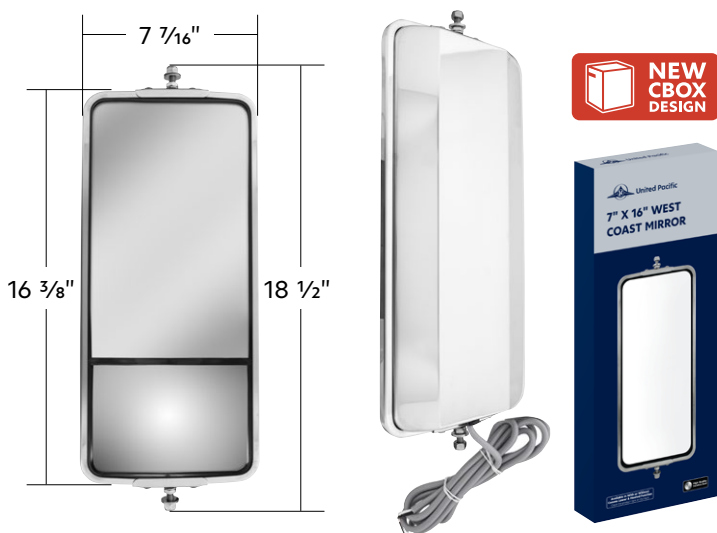

- **HEATED LENS**
- **WIDE ANGLE OPTICS CONVEX MIRROR**
- **430 HIGH QUALITY STAINLESS STEEL**

7" X 16" 430 Stainless Steel West Coast Style Mirror W/ Convex Lower Mirror - Heated

West Coast Style

- 430 grade stainless steel housing
- Large mirror surface helps improve visibility & reduces accidents
- 5/16" Mounting studs with fasteners included
- Quality convex lower mirror glass for wide angle vision

60027 Heated 7" X 16 " 430 SS Mirror 1 Pc. / Cbox