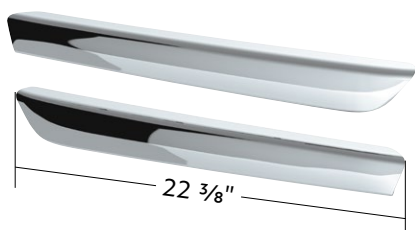

42534

42536

42538

42540

42542

Chrome Plastic Door Grab Handle Covers (Pair)

2018-2023 Freightliner Cascadia

- Beautiful chrome plated finish w/ triple chrome plating process
- Quality injection molded plastic for durability
- Original clip-on design, direct replacement of the existing cover
- Plastic trim removal tool is highly recommended, UP item #99135 (not included)
- Sold in pairs