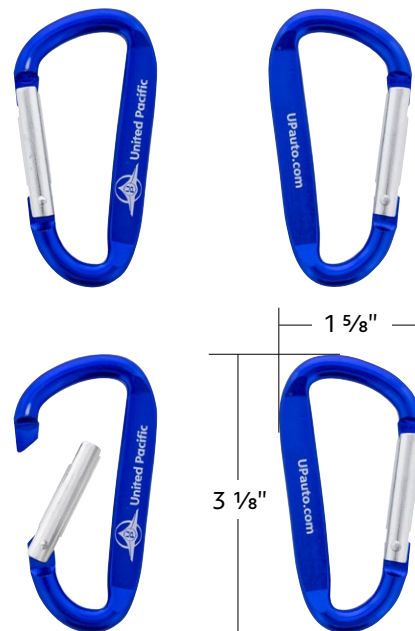

UCOEM3 OEM Lighting Catalog - 3rd Edition 1 Pc. / Each

United Pacific Carabiner

- Anodized blue aluminum carabiner
- United Pacific branded
- 3-1/8" long, 1-5/8" wide

99235 United Pacific Carabiner 1 Pc. / Each