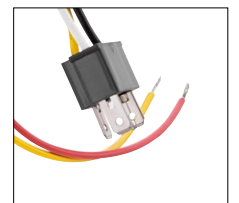

ULTRALIT™

High Power LED 7" Projection Light With Dual Color LED Halo & Classic Style Lens

Universal Fit

- Unique retro look with vintage style front lens pattern design
- Super bright 2,700 lumen high beam (4 LEDs) and 1,200 lumen projector low beam (single LED)
- 60 LEDs dual color white/amber position halo ring with amber automatic override feature
- Die cast housing and polycarbonate lens provide maximum protection and durability
- Solid state design resists shock and vibration, IP67 water resistant rating
- Easy installation. Plugs into existing headlight wiring harness
- Note: Due to large heat sink, modification to headlight bucket might be required
- LED halo requires additional wiring installation. Wiring color code: **RED**= White LED halo, **YELLOW**= Amber LED halo
- For off-road and show use only

31499 Projection Light W/ Dual Color LED Halo 1 Pc. / Cbox

DUAL COLOR LED **IP67 WATER RESISTANT** **SOLID STATE WIRING** **EASY PLUG-IN**