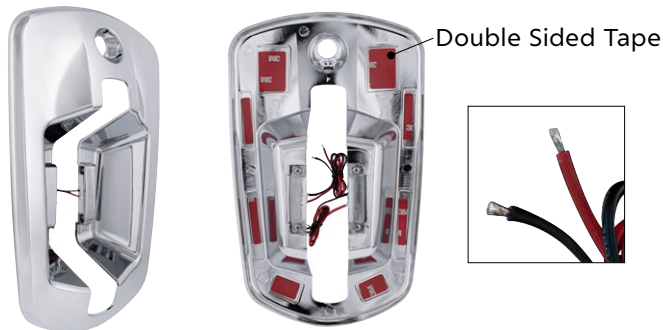

20844 SS Clad Aluminum Bumper 1 Pc. / Each

SS Clad Aluminum Bumper - Curved Ends

Kenworth W900

- Highly polished stainless steel front surface
- Aluminum bonded backing to a combined heavy duty 10 gauge composite material
- Super light weight compared to traditional bumpers
- Features precision punched frame mounting holes
- Pallet freight only/Oversize item
- Mounting bolts not included
- Does not qualify for free freight, see [policy page](#) for more information

20841 SS Clad Aluminum Bumper 1 Pc. / Each

Chrome Plastic Center Dash Instrument Bezel

2018-2023 Freightliner Cascadia

- Beautiful chrome plated finish w/ triple chrome plating process
- Quality injection molded plastic for durability
- Easy install with included mounting clips
- Complete replacement of the original bezel
- Removal of surrounding panel required for installation
- Trim removal tool highly recommended, item #99135 sold separately

42427 Center Dash Instrument Bezel 1 Pc. / Hbox

6 LED Chrome Door Handle Cover

2018-2023 Freightliner Cascadia

- Chrome door handle cover with distinctive illuminated effect using 6 LED, 12V DC
- Easy installation with double sided tape
- Constructed from automotive-grade ABS plastic with quality chrome finish
- Installation tip: apply small amount of RTV silicon glue to inside four corners for a more secure fit