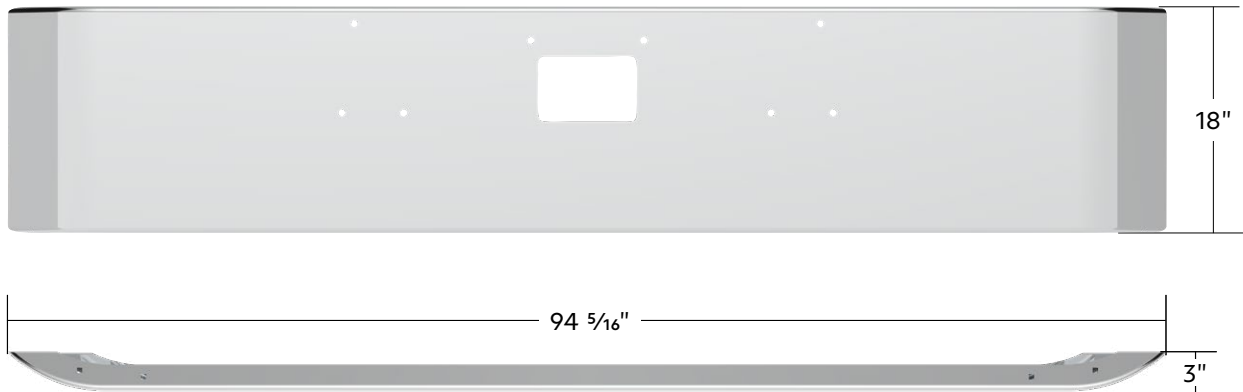

SS Clad Aluminum Bumper - Curved Ends

1987-2007 Peterbilt 379

- Highly polished stainless steel front surface
- Aluminum bonded backing to a combined heavy duty 10 gauge composite material
- Super light weight compared to traditional bumpers
- Features precision punched frame mounting holes
- Pallet freight only/Oversize item
- Mounting bolts not included
- Does not qualify for free freight, see [policy page](#) for more information

20844 SS Clad Aluminum Bumper 1 Pc. / Each