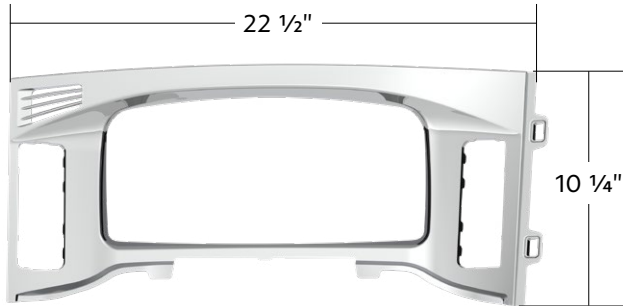

SS Clad Aluminum Bumper - Curved Ends

Kenworth W900

- Highly polished stainless steel front surface
- Aluminum bonded backing to a combined heavy duty 10 gauge composite material
- Super light weight compared to traditional bumpers
- Features precision punched frame mounting holes
- Pallet freight only/Oversize item
- Mounting bolts not included
- Does not qualify for free freight, see [policy page](#) for more information

20841 SS Clad Aluminum Bumper 1 Pc. / Each

Chrome Plastic Center Dash Instrument Bezel

2018-2023 Freightliner Cascadia

- Beautiful chrome plated finish w/ triple chrome plating process
- Quality injection molded plastic for durability
- Easy install with included mounting clips
- Complete replacement of the original bezel
- Removal of surrounding panel required for installation
- Trim removal tool highly recommended, item #99135 sold separately

42427 Center Dash Instrument Bezel 1 Pc. / Hbox