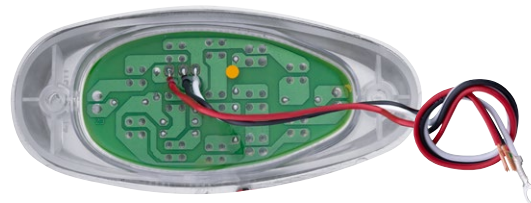

Assemble Required