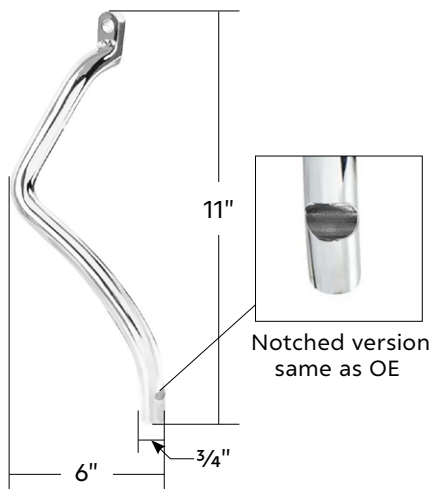

15 LED Sleeper Light With Bezel For Freightliner (Clearance/Marker) - Amber LED/Amber Lens

Fits Various Freightliner Models

- Beautiful bezel with chrome plated finish
- Quality injection molded plastic for durability
- Mounts on side of sleeper for various Freightliner trucks
- Polycarbonate lens sonically sealed to housing to prevent moisture intrusion
- Dual function with 3 wires (ground wire with ring terminal)
- Please note: this light only meets DOT/SAE P2 requirements for clearance/marker*
- 15 amber LED

39166 Amber LED / Amber Lens 1 Pc. / Box

39167 Amber LED / Clear Lens 1 Pc. / Box

Assemble Required

15LEDs

DUAL FUNCTION

DOT & SAE

NEW & IMPROVED!

Chrome Clutch Pedal Arm

1988-2007 Peterbilt 378 & (1987-2007) 379

- Beautiful chrome plated solid steel clutch pedal arm
- Features welded heavy duty clutch pedal mounting plate
- Also fits 1975-1987 Peterbilt 359, 1986-1995 375, & 1988-2004 377
- Installation note: various models require a notch for clutch arm OE # E17-6002-001 mounting bolt
- For show & off road use only