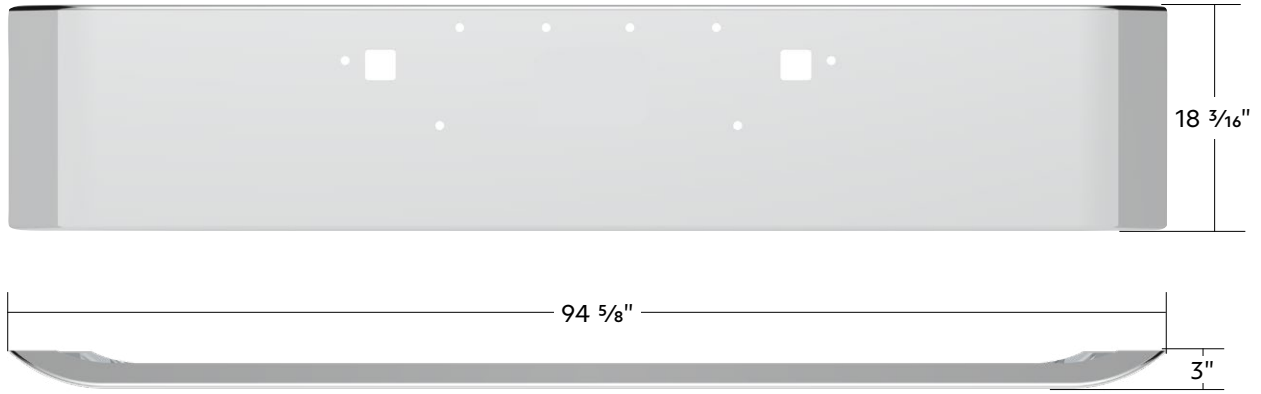

SS Clad Aluminum Bumper - Curved Ends

2008-2023 Peterbilt 389

- Highly polished stainless steel front surface
- Aluminum bonded backing to a combined heavy duty 10 gauge composite material
- Super light weight compared to traditional bumpers
- Features precision punched frame mounting holes
- Pallet freight only/Oversize item
- Mounting bolts not included
- Does not qualify for free freight, see [policy page](#) for more information

20840 SS Clad Aluminum Bumper 1 Pc. / Each